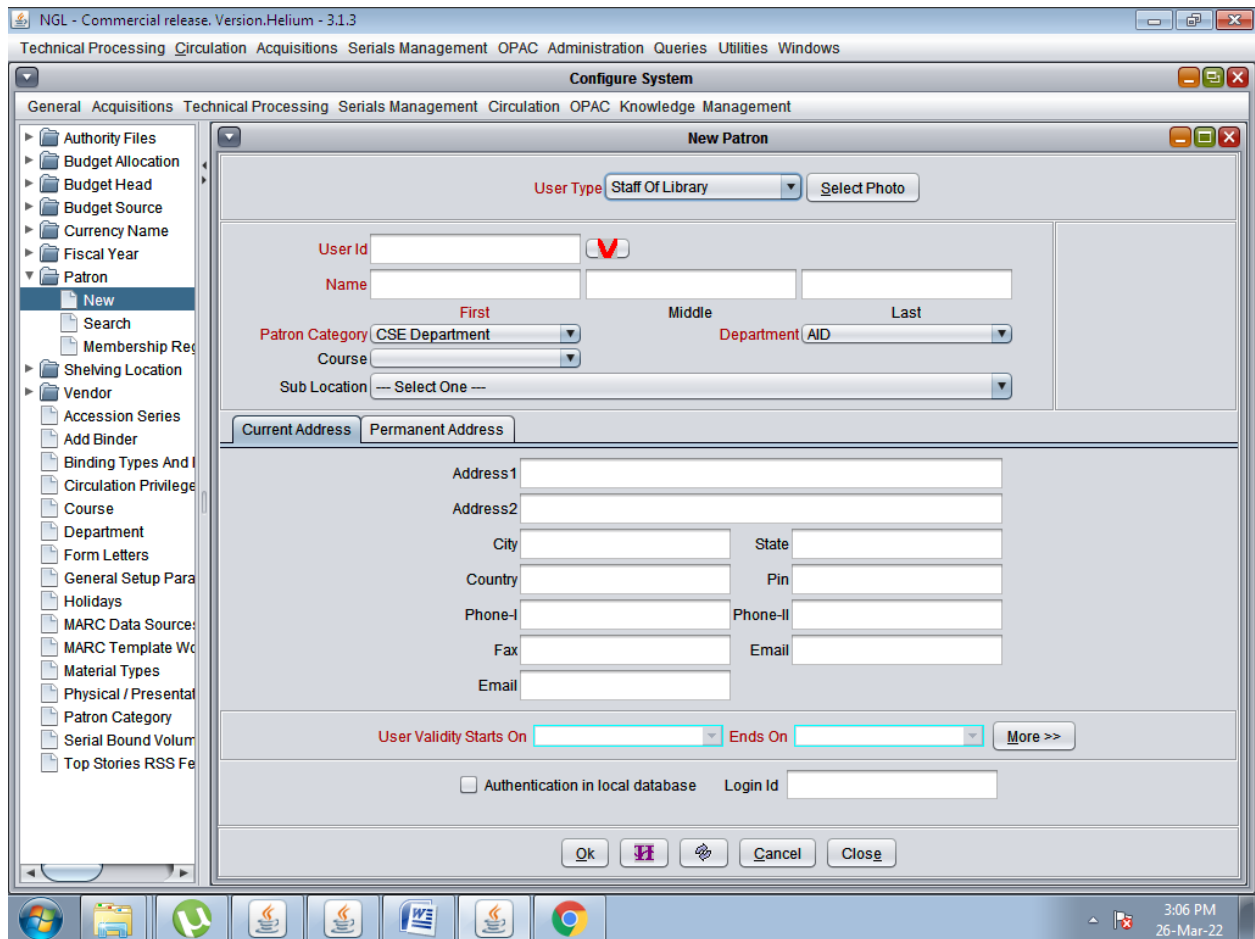

New Patron entry